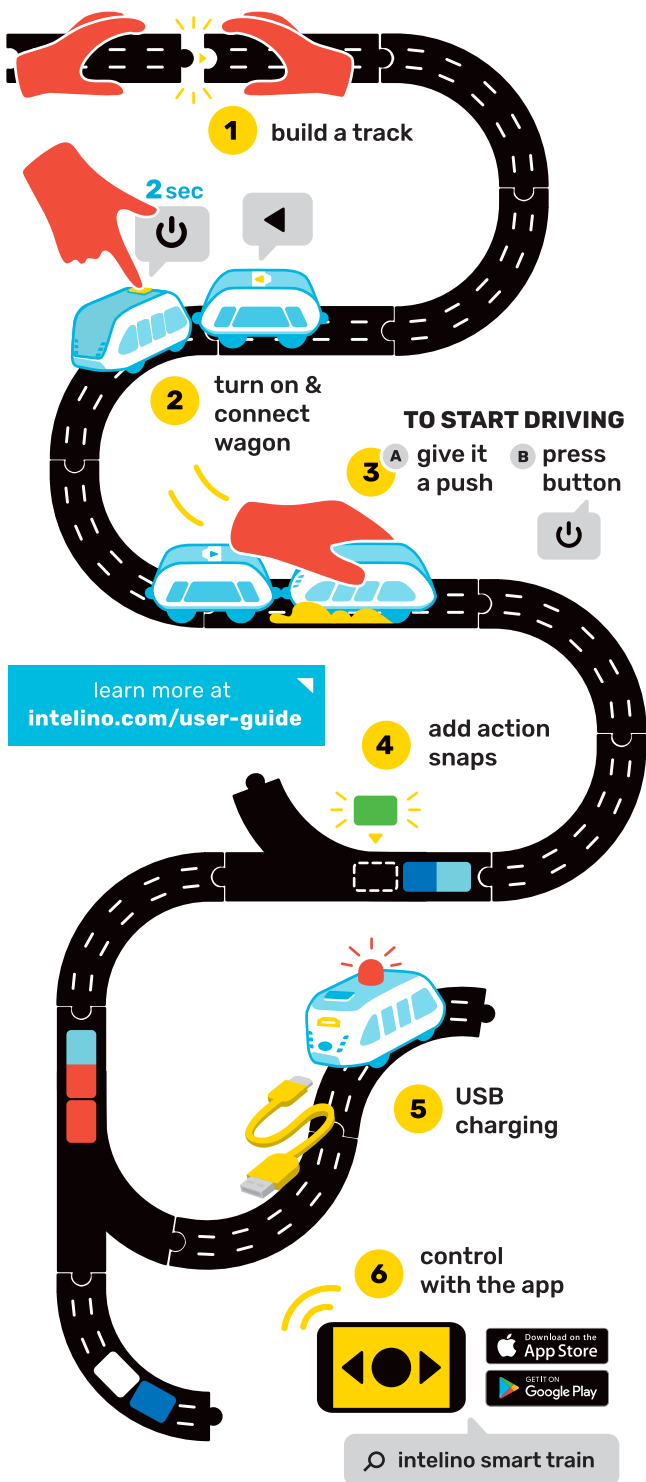

QUICK START GUIDE

ACTION SNAP COMMANDS

direction

→ straight

→ straight

↶ turn left

↷ turn right

↻ random

↻ random

← reverse

speed

▶ slow

▶▶ medium

▶▶▶ fast (both directions) ◀◀◀

stop / end

⌚ stop 2 sec

⌚ stop 5 sec

⌚ stop 10 sec (both directions) ⌚

⇒ end route

drop off wagon

▶ ↻ ▶ drop on the go

⌚ ↻ ▶ stop & drop

⌚ ↻ ◀ reverse drop

learn more at
intelino.com/snaps